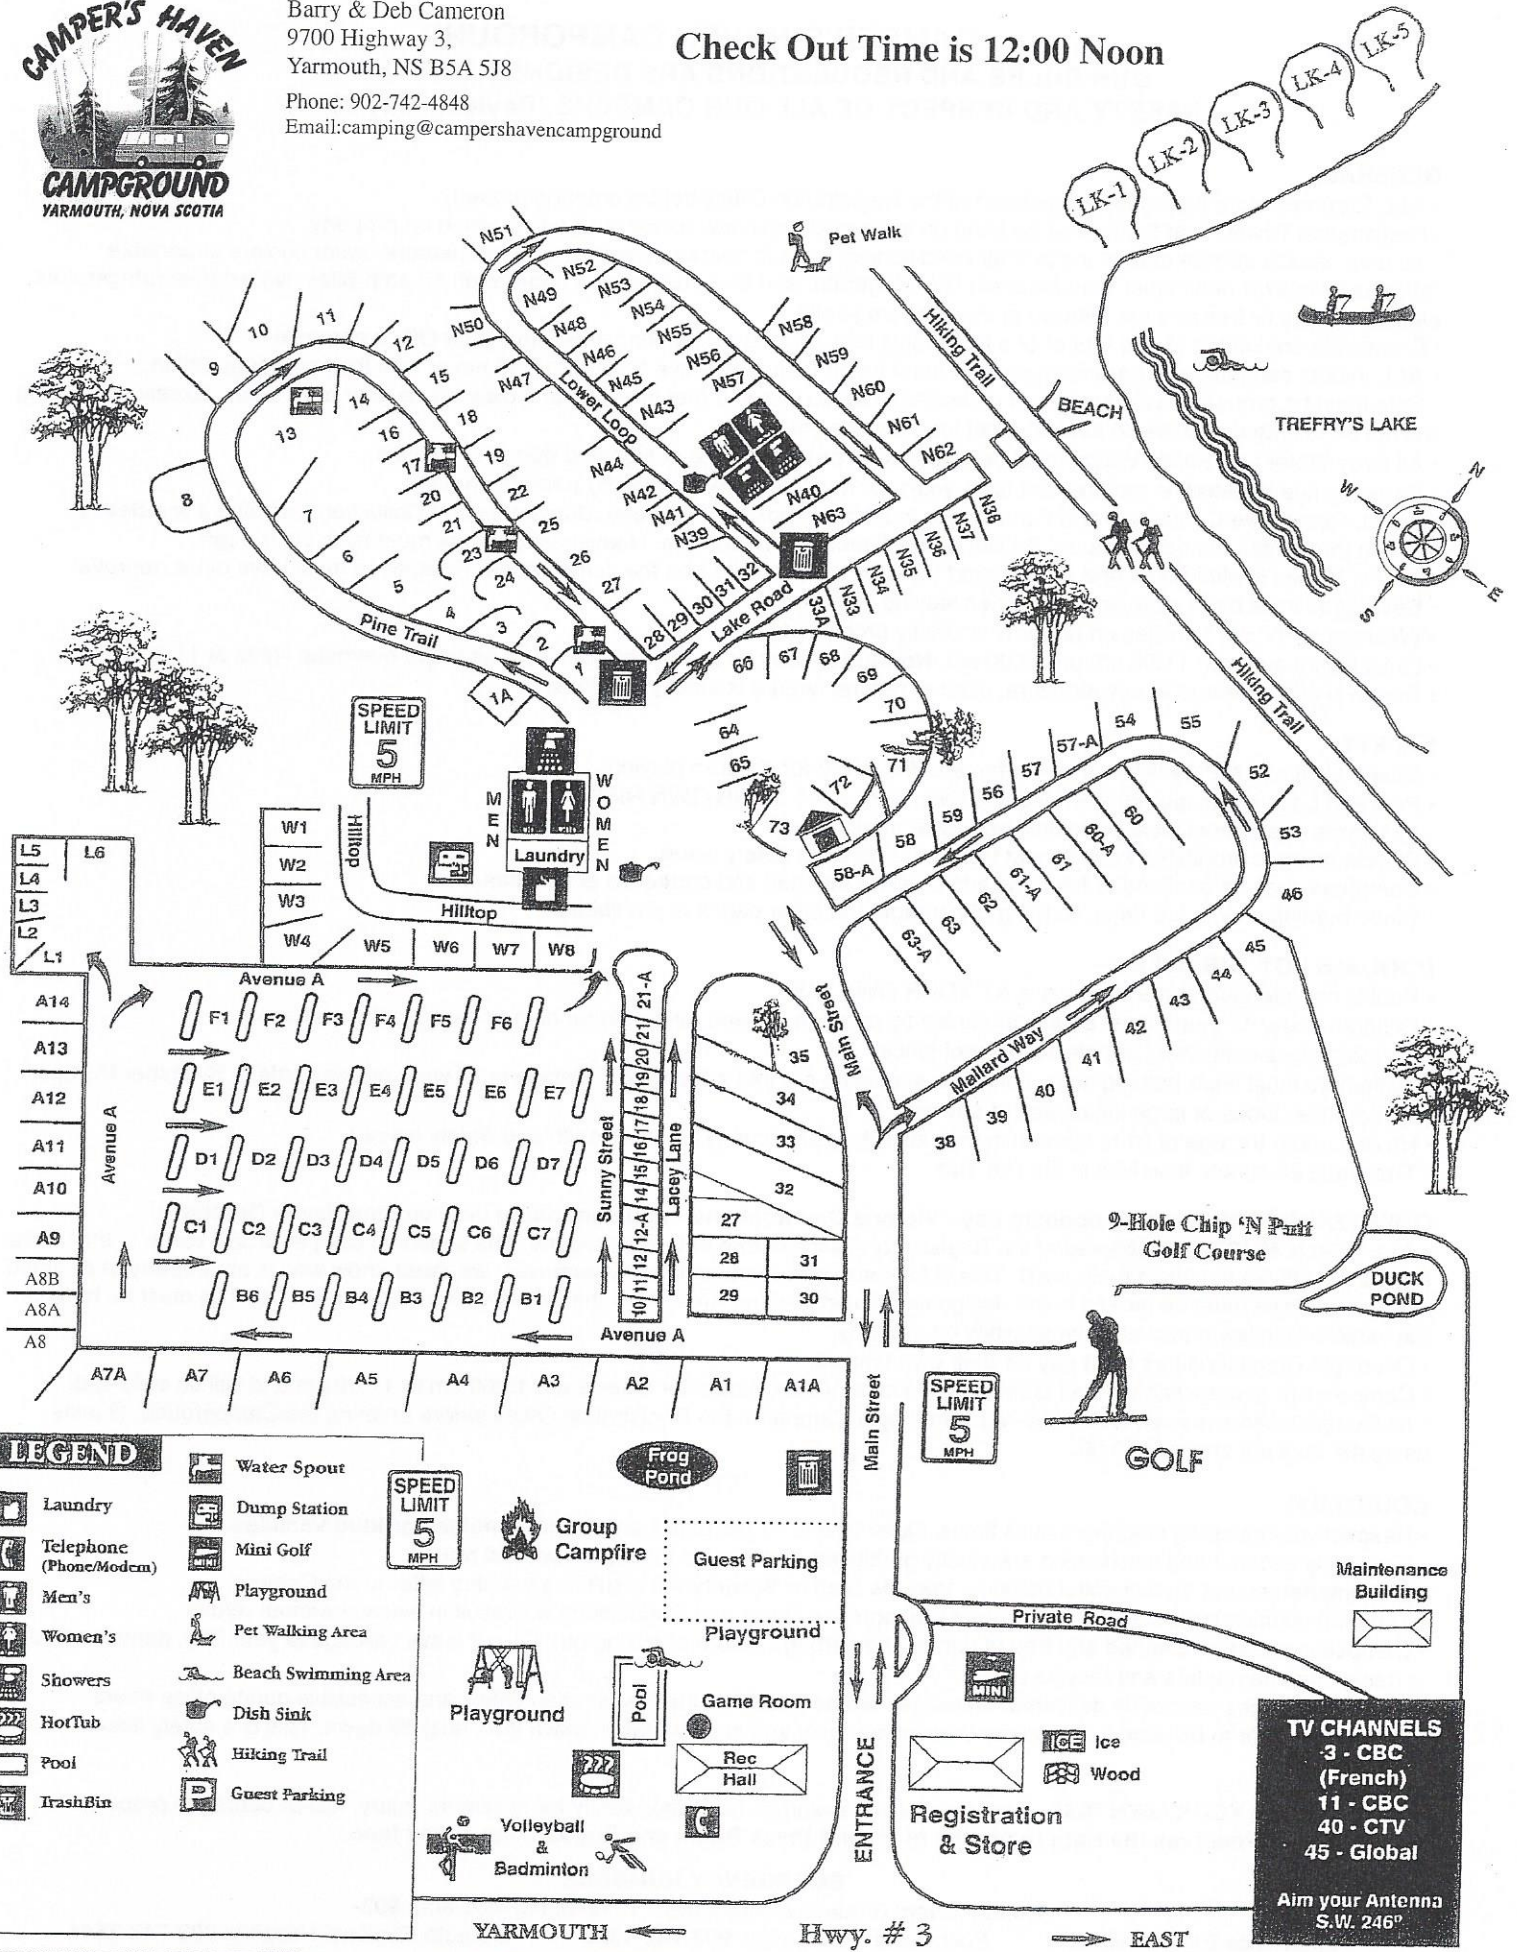

Barry & Deb Cameron  
 9700 Highway 3,  
 Yarmouth, NS B5A 5J8  
 Phone: 902-742-4848  
 Email: camping@campershavencampground

Check Out Time is 12:00 Noon

**LEGEND**

- Laundry
- Telephone (Phone/Modem)
- Men's
- Women's
- Showers
- Hot Tub
- Pool
- Trash Bin
- Water Spout
- Dump Station
- Mini Golf
- Playground
- Pet Walking Area
- Beach Swimming Area
- Dish Sink
- Hiking Trail
- Guest Parking
- Group Campfire
- Frog Pond
- Playground
- Pool
- Volleyball & Badminton

SPEED LIMIT 5 MPH

**TV CHANNELS**  
 3 - CBC (French)  
 11 - CBC  
 40 - CTV  
 45 - Global  
 Aim your Antenna S.W. 246°

YARMOUTH ← Hwy. # 3 → EAST